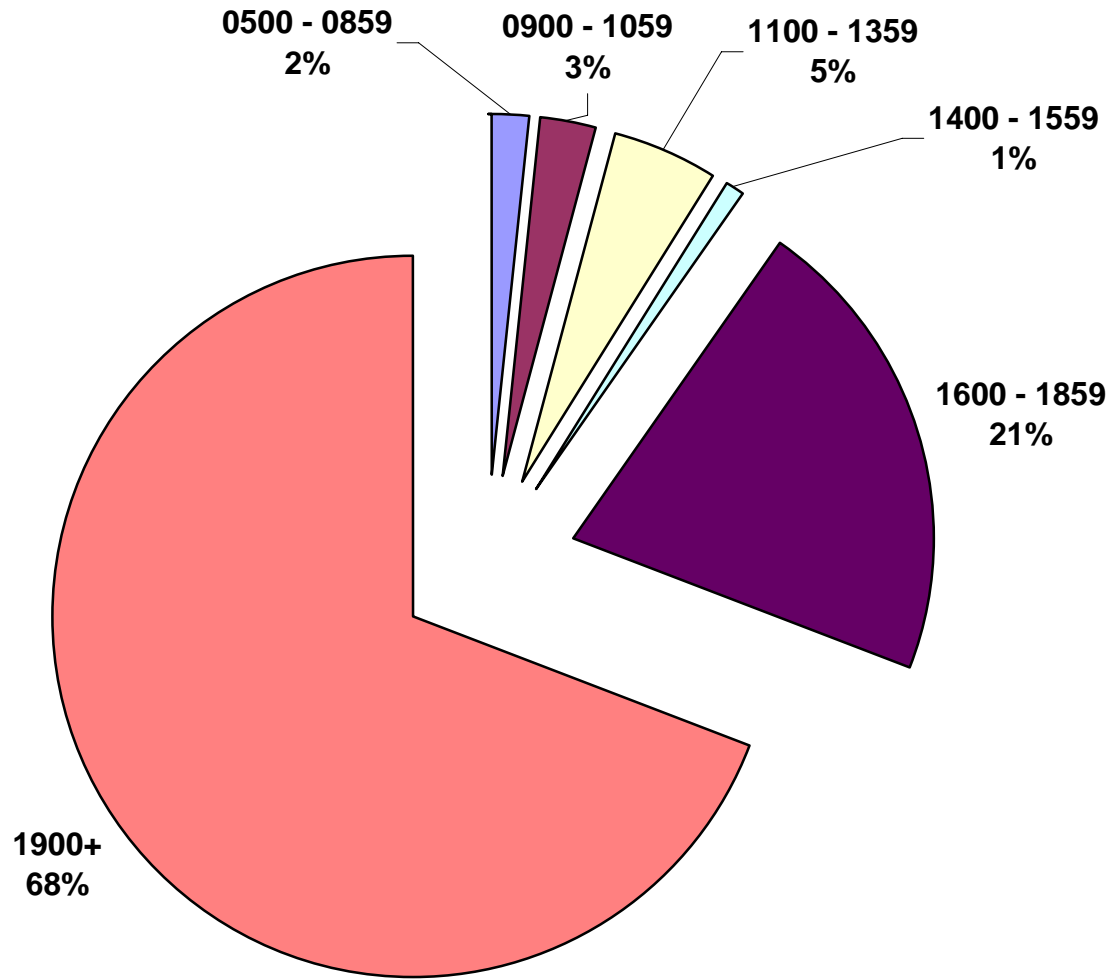

What time do Rotary Clubs worldwide meet in 2007 - 08?

What time to Australian, New Zealand, and Pacific Island Rotary Clubs meet in 2007 - 08?

What time do Central and South American Rotary Clubs meet in 2007 - 08?

What time do European and African Rotary Clubs meet in 2007 - 08?

What time to Indian Rotary Clubs meet in 2007 - 08?

What time do Japanese Rotary Clubs meet in 2007 - 08?

What time do Korean Rotary Clubs meet in 2007 - 08?

What time do US, Canadian, and Caribbean clubs meet in 2007 - 08?

What time do RIBI Rotary Clubs meet in 2007 - 08?