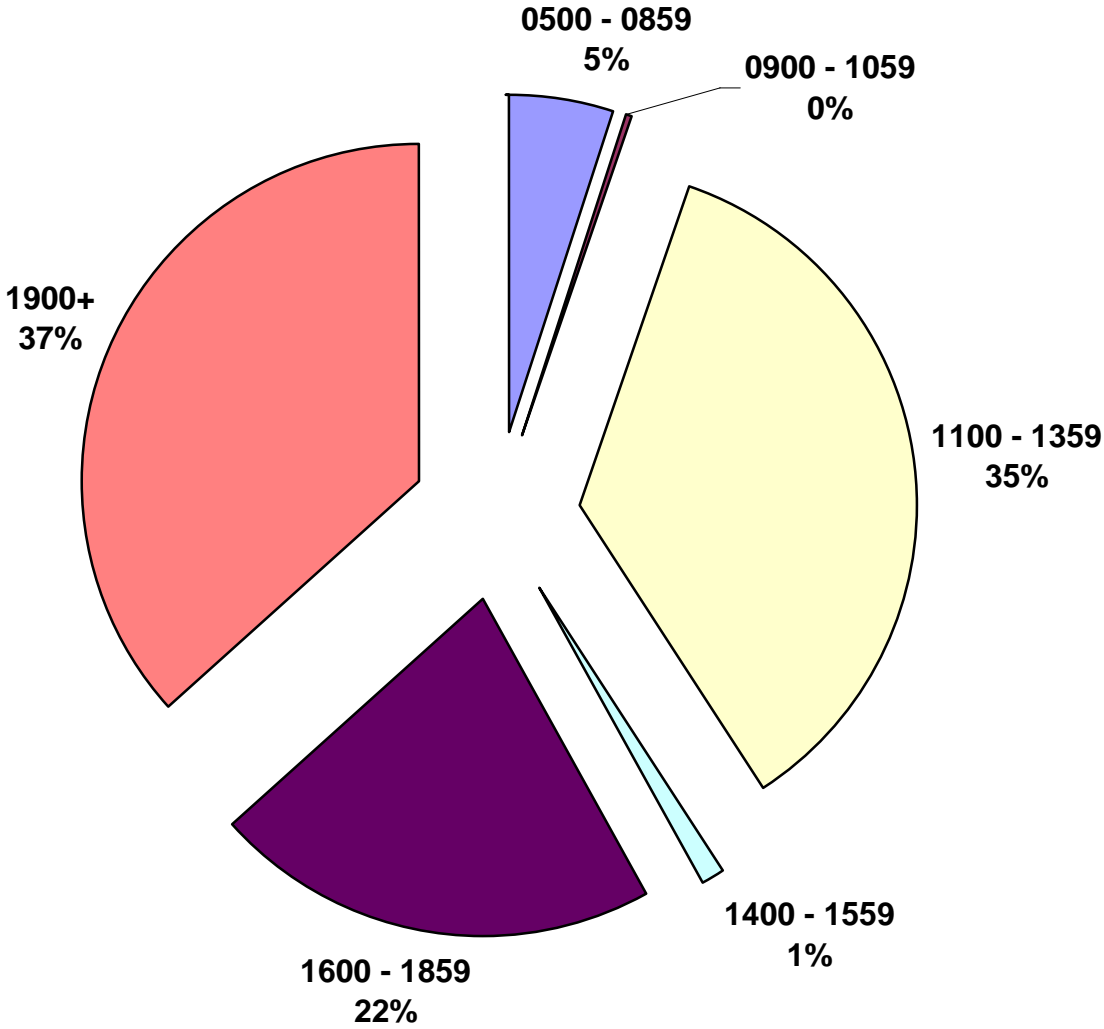

What time do Rotary Clubs worldwide meet in 2007 - 08?

What time to Australian, New Zealand, and Pacific Island Rotary Clubs meet in 2007 - 08?

What time do Central and South American Rotary Clubs meet in 2007 - 08?

What time do European and African Rotary Clubs meet in 2007 - 08?

What time to Indian Rotary Clubs meet in 2007 - 08?

What time do Japanese Rotary Clubs meet in 2007 - 08?

What time do Korean Rotary Clubs meet in 2007 - 08?

What time do US, Canadian, and Caribbean clubs meet in 2007 - 08?

What time do RIBI Rotary Clubs meet in 2007 - 08?