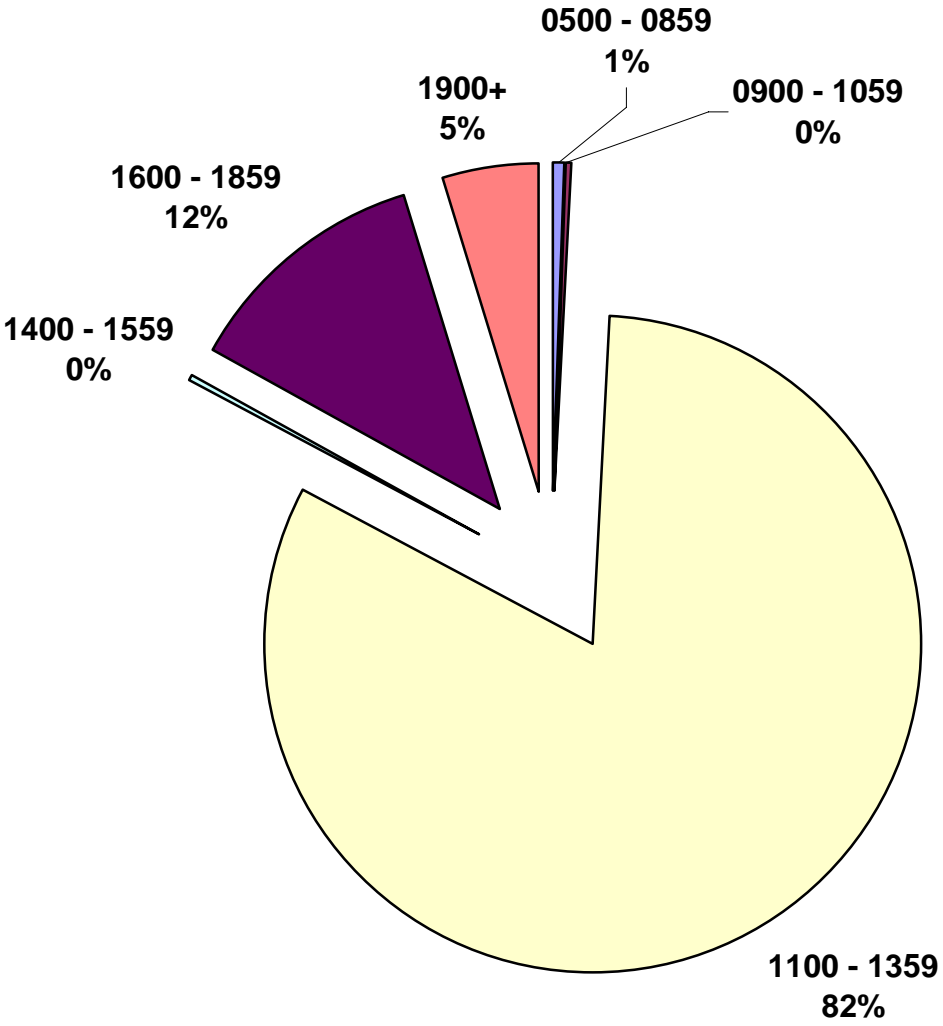

What time do Rotary Clubs worldwide meet in 2007 - 08?

What time to Australian, New Zealand, and Pacific Island Rotary Clubs meet in 2007 - 08?

What time do Central and South American Rotary Clubs meet in 2007 - 08?

What time do European and African Rotary Clubs meet in 2007 - 08?

What time to Indian Rotary Clubs meet in 2007 - 08?

What time do Japanese Rotary Clubs meet in 2007 - 08?

What time do Korean Rotary Clubs meet in 2007 - 08?

What time do US, Canadian, and Caribbean clubs meet in 2007 - 08?

What time do RIBI Rotary Clubs meet in 2007 - 08?