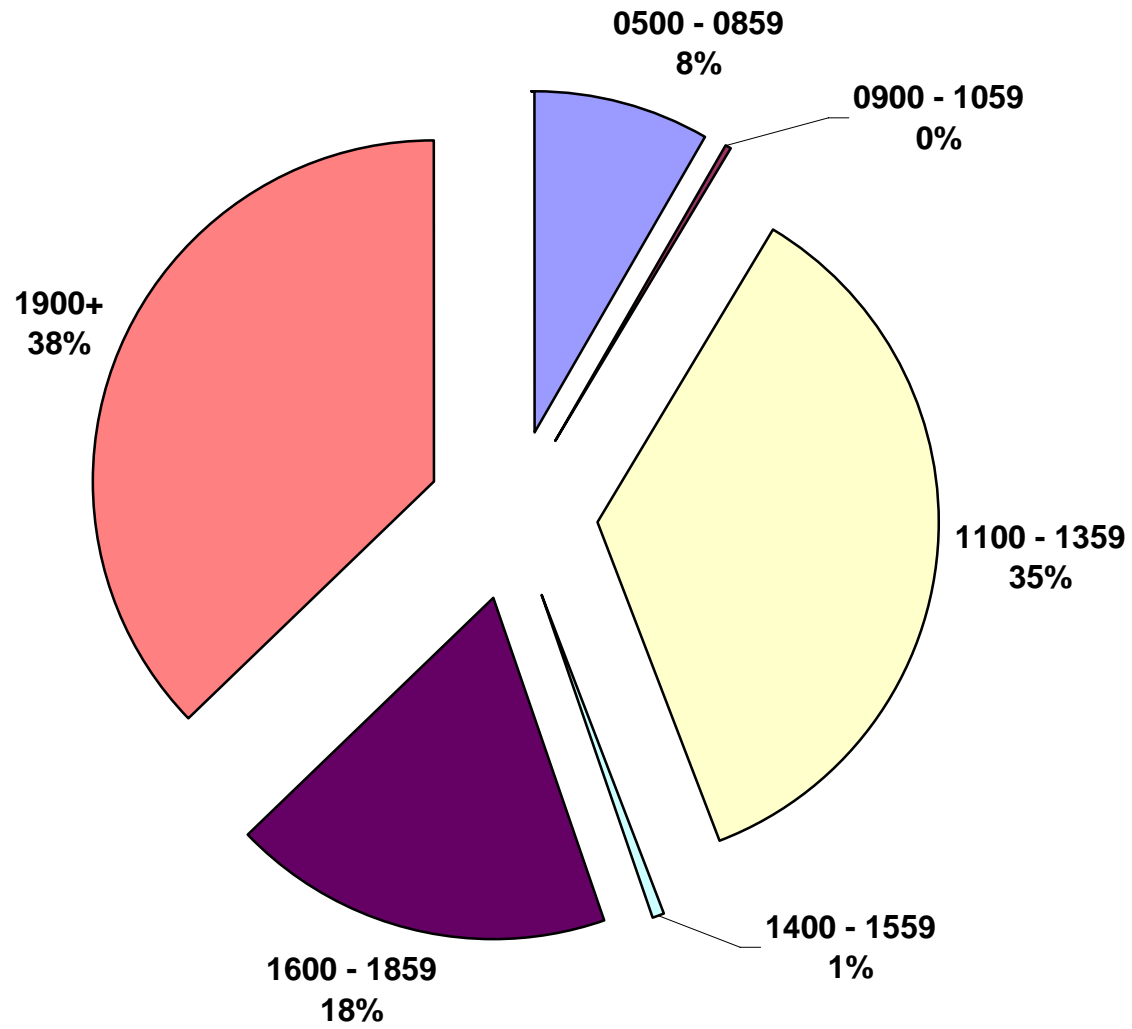

What time do Rotary Clubs worldwide meet in 2007 - 08?

What time to Australian, New Zealand, and Pacific Island Rotary Clubs meet in 2007 - 08?

What time do Central and South American Rotary Clubs meet in 2007 - 08?

What time do European and African Rotary Clubs meet in 2007 - 08?

What time to Indian Rotary Clubs meet in 2007 - 08?

What time do Japanese Rotary Clubs meet in 2007 - 08?

What time do Korean Rotary Clubs meet in 2007 - 08?

What time do US, Canadian, and Caribbean clubs meet in 2007 - 08?

What time do RIBI Rotary Clubs meet in 2007 - 08?