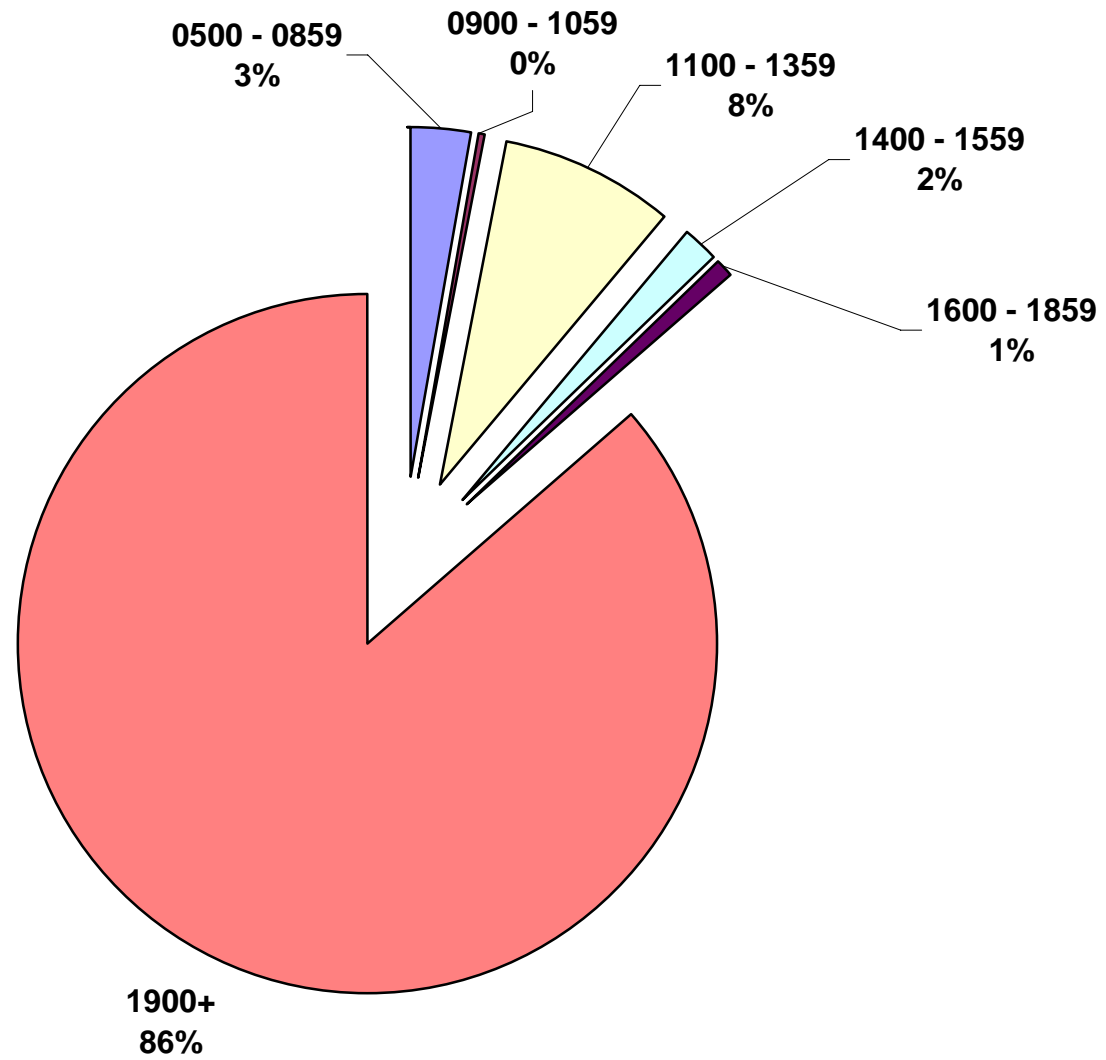

What time do Rotary Clubs worldwide meet in 2007 - 08?

What time to Australian, New Zealand, and Pacific Island Rotary Clubs meet in 2007 - 08?

What time do Central and South American Rotary Clubs meet in 2007 - 08?

What time do European and African Rotary Clubs meet in 2007 - 08?

What time to Indian Rotary Clubs meet in 2007 - 08?

What time do Japanese Rotary Clubs meet in 2007 - 08?

What time do Korean Rotary Clubs meet in 2007 - 08?

What time do US, Canadian, and Caribbean clubs meet in 2007 - 08?

What time do RIBI Rotary Clubs meet in 2007 - 08?