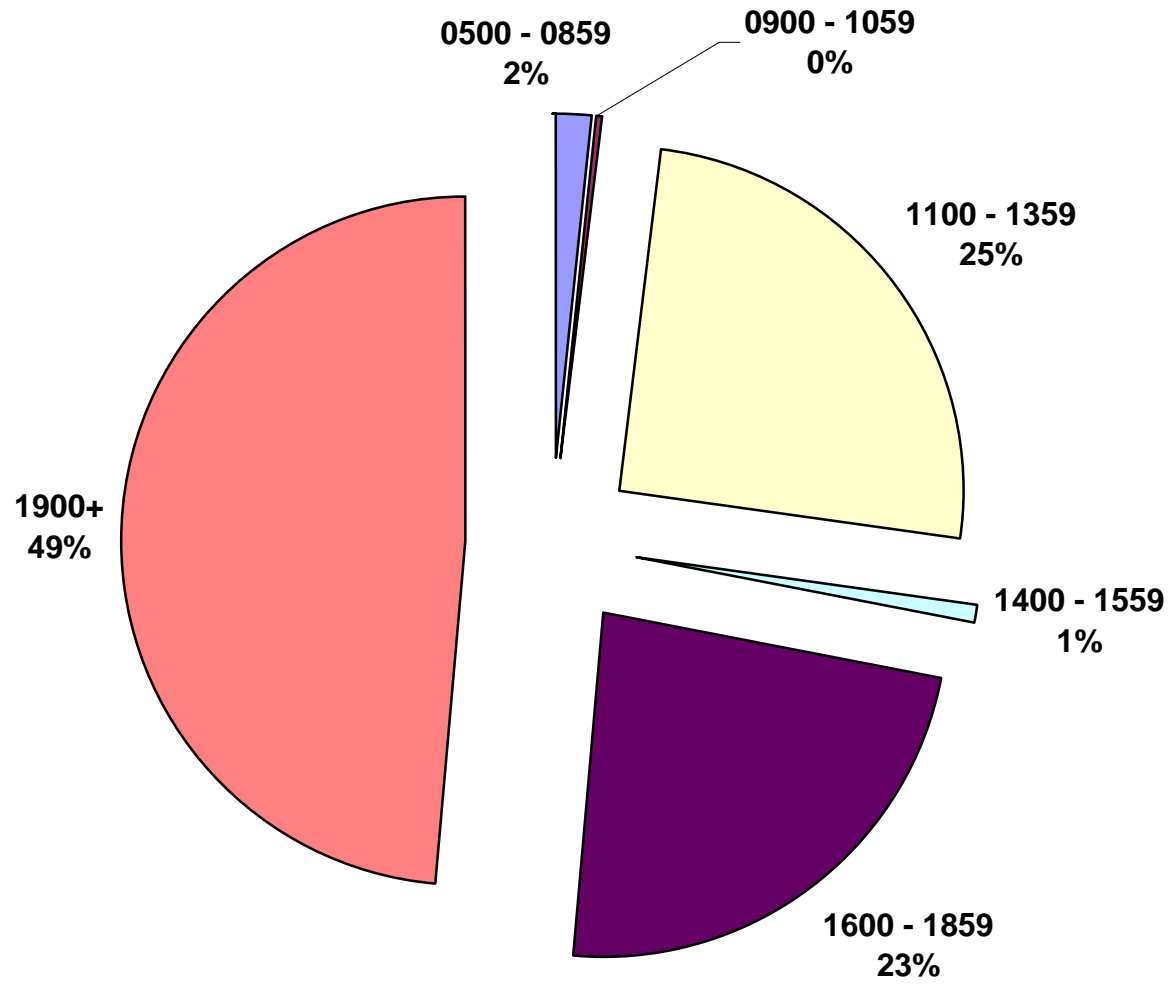

What time do Rotary Clubs worldwide meet in 2007 - 08?

What time to Australian, New Zealand, and Pacific Island Rotary Clubs meet in 2007 - 08?

What time do Central and South American Rotary Clubs meet in 2007 - 08?

What time do European and African Rotary Clubs meet in 2007 - 08?

What time to Indian Rotary Clubs meet in 2007 - 08?

What time do Japanese Rotary Clubs meet in 2007 - 08?

What time do Korean Rotary Clubs meet in 2007 - 08?

What time do US, Canadian, and Caribbean clubs meet in 2007 - 08?

What time do RIBI Rotary Clubs meet in 2007 - 08?