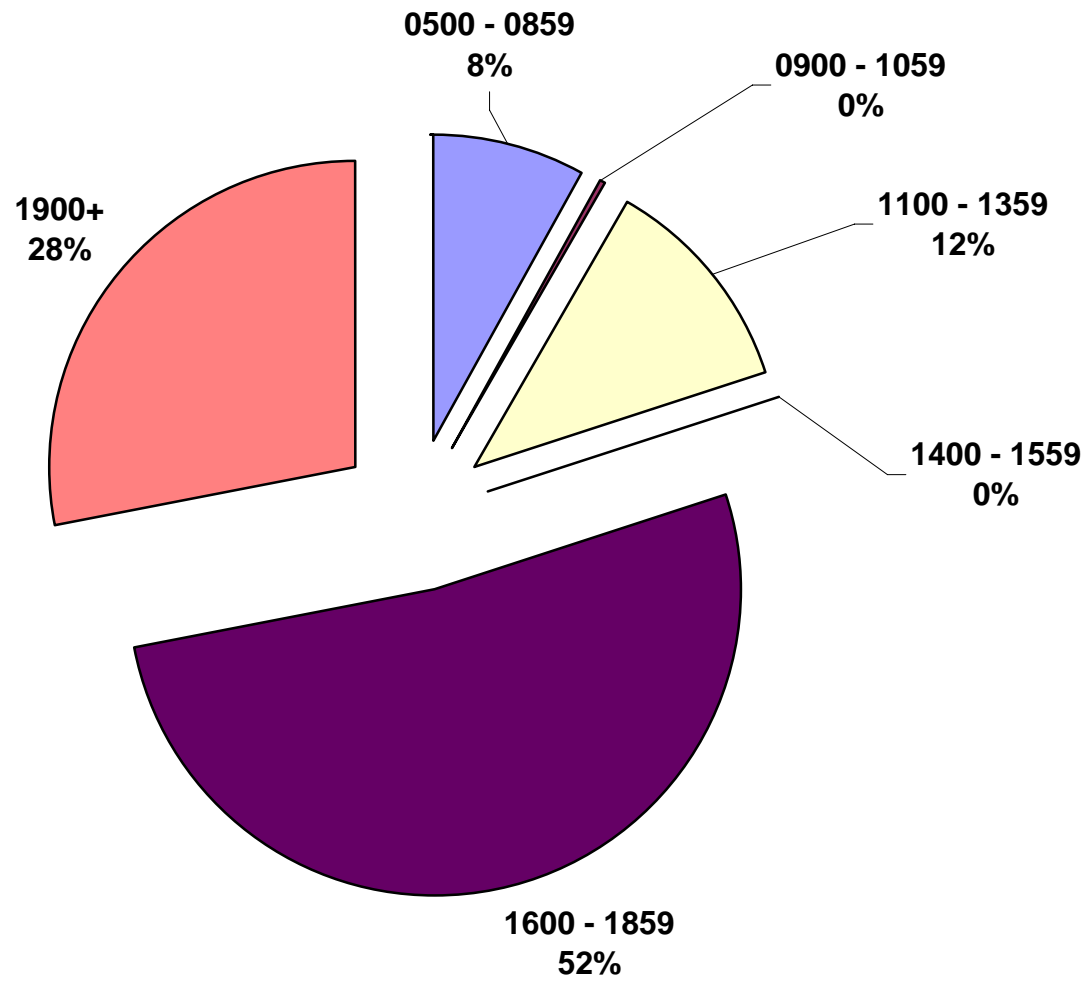

What time do Rotary Clubs worldwide meet in 2007 - 08?

What time to Australian, New Zealand, and Pacific Island Rotary Clubs meet in 2007 - 08?

What time do Central and South American Rotary Clubs meet in 2007 - 08?

What time do European and African Rotary Clubs meet in 2007 - 08?

What time to Indian Rotary Clubs meet in 2007 - 08?

What time do Japanese Rotary Clubs meet in 2007 - 08?

What time do Korean Rotary Clubs meet in 2007 - 08?

What time do US, Canadian, and Caribbean clubs meet in 2007 - 08?

What time do RIBI Rotary Clubs meet in 2007 - 08?