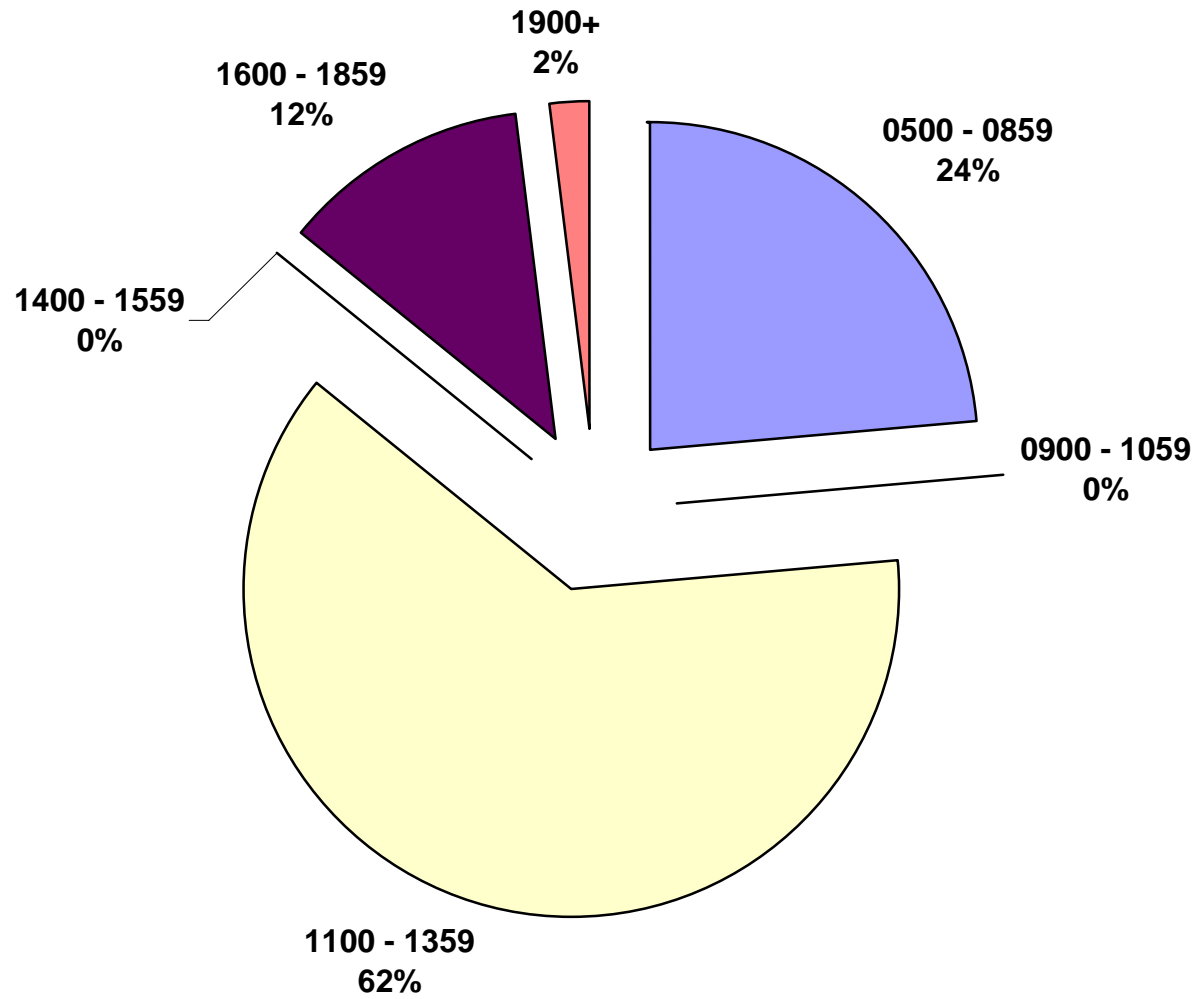

What time do Rotary Clubs worldwide meet in 2007 - 08?

What time to Australian, New Zealand, and Pacific Island Rotary Clubs meet in 2007 - 08?

What time do Central and South American Rotary Clubs meet in 2007 - 08?

What time do European and African Rotary Clubs meet in 2007 - 08?

What time to Indian Rotary Clubs meet in 2007 - 08?

What time do Japanese Rotary Clubs meet in 2007 - 08?

What time do Korean Rotary Clubs meet in 2007 - 08?

What time do US, Canadian, and Caribbean clubs meet in 2007 - 08?

What time do RIBI Rotary Clubs meet in 2007 - 08?